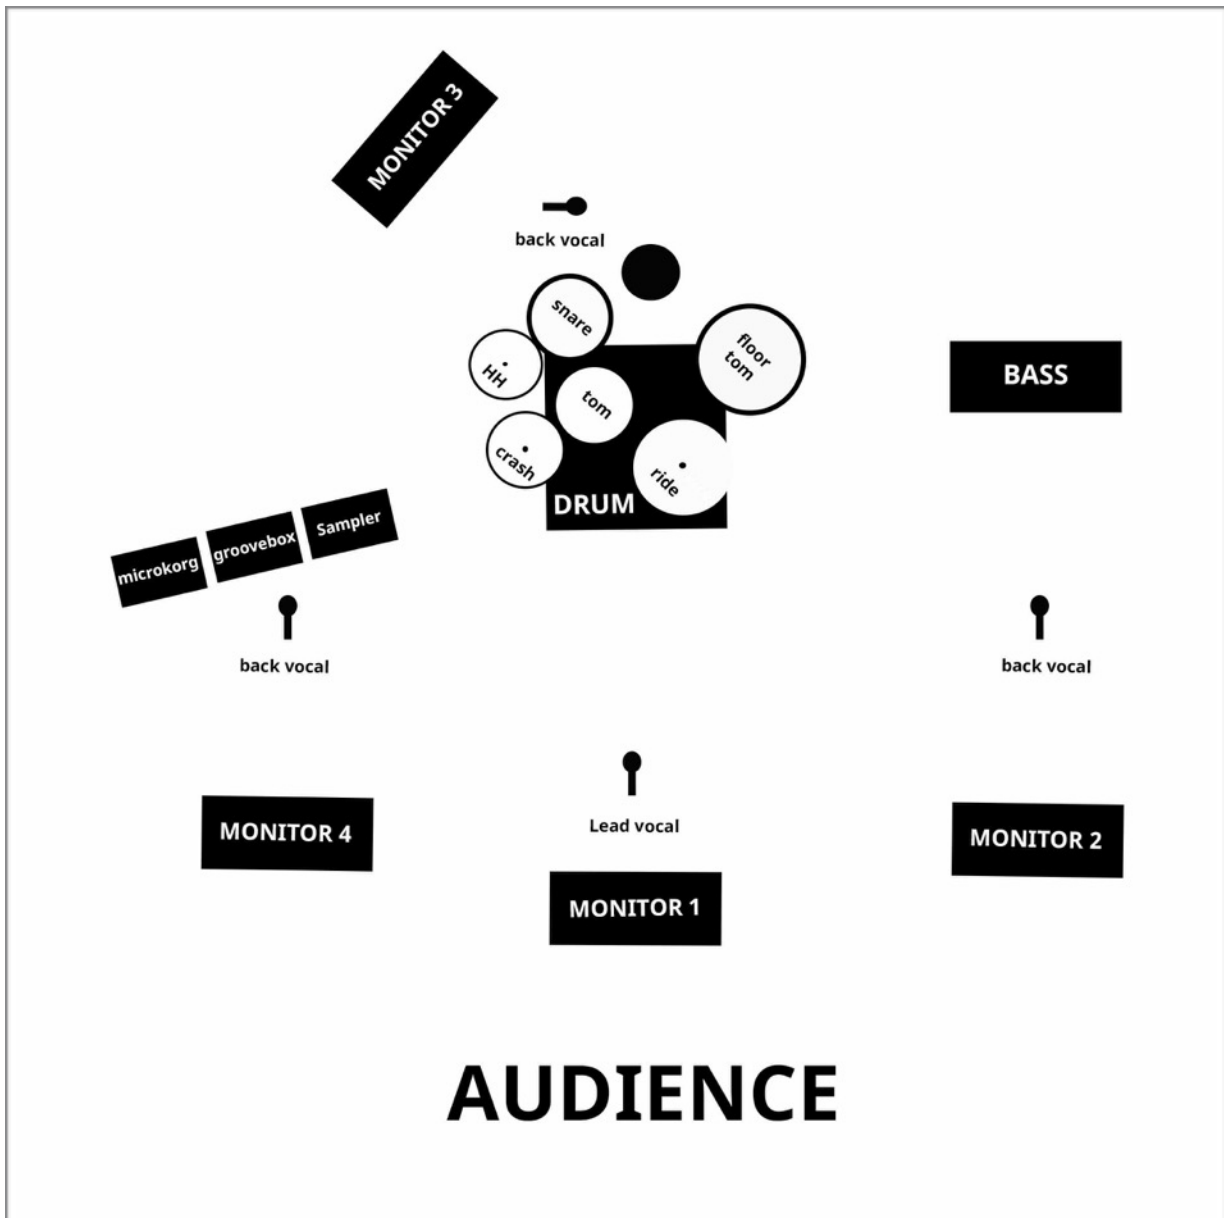

Genous

BAND CONTACT :
+33 (0) 624 073 000 (Jys)
sihg.nial@gmail.com

STAGE MAP

PATCH

MUSICIENS	INSTRUMENTS	TYPES DE PRISES	PIEDS	INSERTS
DRUM	Kick	AKG D112 / Sennheiser e602	PP	COMP
	Snare	Shore SM57 / Audix I5	PP / Clamp	COMP / REVERB
	Tom alto	Sennheiser MD421 / Audix D2 / Shure SM57	PP / Clamp	
	Tom bass	Sennheiser MD421 / Audix D4 / Beyerdynamic M88	PP / Clamp	
	OH right	Oktava MK-012-01 / Neumann KM184	GP	
	OH left	Oktava MK-012-01 / Neumann KM184	GP	
BASS	Mic amp	Beyerdynamic M88 / Sennheiser MD421	PP	
KEYBOARDS	Sampler	RCA Stéréo L-R (DI ou Direct console)		COMP
	Groovebox	JACK Stéréo L-R (DI ou Direct console)		COMP
	Microkorg	JACK Stéréo L-R (DI ou Direct console)		COMP
VOCALS	Vocal lead	Band supply (cheap SM58)	GP	COMP / REVERB / DELAY
	Vocal Bassist	Band supply (old harmonica style mic)	GP	COMP / REVERB / DELAY
	Vocal Drummer	Band supply (old conference mic)	GP	COMP / REVERB / DELAY
	Vocal Keyboarder	Band supply (karaoke mic)	GP	COMP / REVERB / DELAY

1 Drummer + 1 Bass Player + 1 Keyboarder + 1 Vocalist (this patch is a dream, we can play with less, just ask us)

CONCERT INFOS + ACCOMODATION(S)

We need :

- between 35 and 50 min. for the show
- a table for merch
- at least four beds and a shower
- a safe parking for the van and the backline

PAYMENT

Cash after the show or bank transfer

FOOD AND DRINKS

- What you like but we love beer a lot ...
- Food for dinner (no special diet)